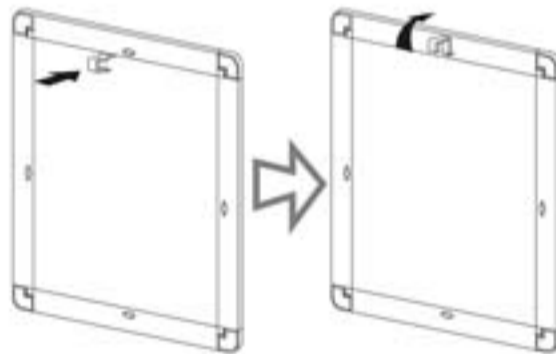

## Installation

1. Snap open.

2. Suck out the transparent sheet.

3. Place image & transparent sheet, then snap shut.

## Hanging (on the wall)

1. Lock in the pin both sides.

2. Tie up the string.

3. Lasso up the pins and hang up the hasp.

## Wall Mounted (A) By suction cups

※ window & glass use only  
available : A3 or smaller

• Insert the suction cups into the slot, then stick on the glass.

## (B) Hanging up (optional accessories)

• Let the hook fit in the top slot.