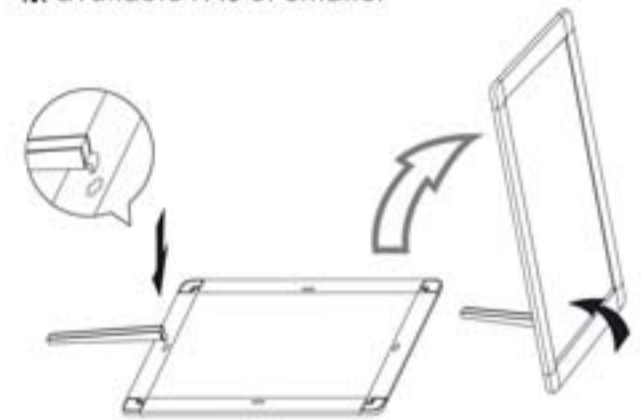

Desktop (optional accessories)

※ available : A3 or smaller

• Insert the supporting leg into the slot.

Product Description

Size	Case	Graphic	Visible	Size	Case	Graphic	Visible
A0	893 x 1240	841 x 1188	833 x 1180	B0	1082 x 1508	1030 x 1456	1022 x 1448
A1	646 x 893	594 x 841	586 x 833	B1	780 x 1082	728 x 1030	720 x 1022
A2	472 x 646	420 x 594	412 x 586	B2	567 x 780	515 x 728	507 x 720
A3	349 x 472	297 x 420	289 x 412	B3	416 x 567	364 x 515	356 x 507
A4	262 x 349	210 x 297	202 x 289	B4	309 x 416	257 x 364	249 x 356
A5	200 x 262	148 x 210	140 x 202	B5	234 x 309	182 x 257	174 x 249
4"x6"	153 x 204	101 x 152	93 x 144	B6	180 x 234	128 x 182	120 x 174

Unit/mm