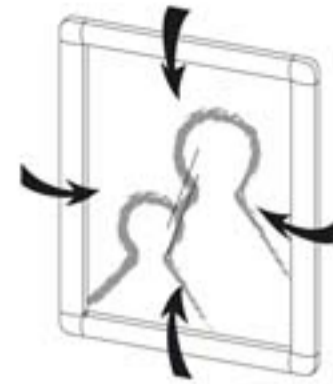

**PS100**

新型可掀式海報框  
Snap Poster Frame

## Installation

1. Snap open.

2. Suck out the transparent sheet.

3. Place image & transparent sheet, then snap shut.

## Hanging (on the wall)

1. Lock in the pin both sides.

2. Tie up the string.

3. Lasso up the pins and hang up the hasp.