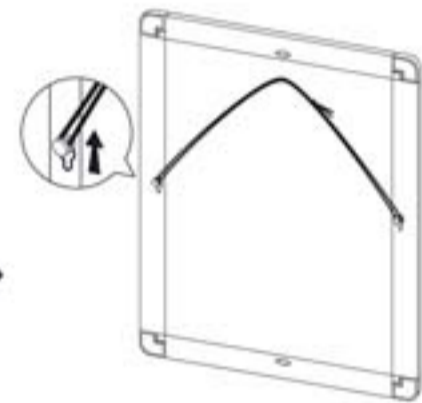

**PS100**

新型可掀式海報框  
Snap Poster Frame

## Installation

1. Snap open.

2. Suck out the transparent sheet.

3. Place image & transparent sheet, then snap shut.

## Hanging (on the wall)

1. Lock in the pin both sides.

2. Tie up the string.

3. Lasso up the pins and hang up the hasp.

## Wall Mounted (A) By suction cups

※ window & glass use only  
available : A3 or smaller

• Insert the suction cups into the slot, then stick on the glass.